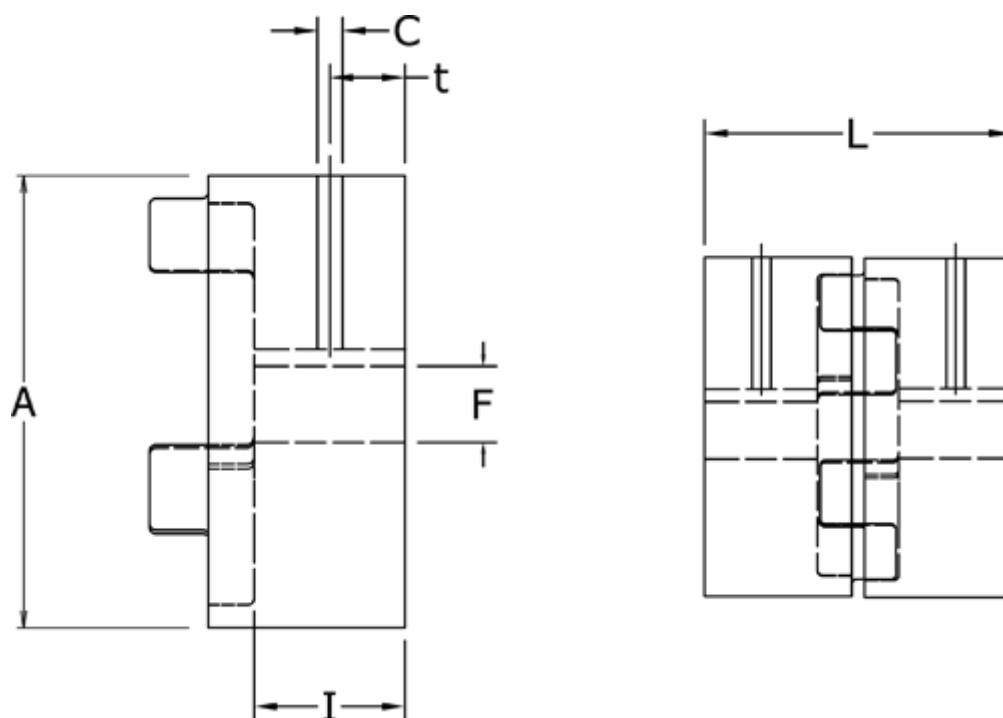

Article number: 3335019F022

Description: Coupling hub Klonex ES 24/28
ALU Aluminium, Bore 22H7 mm w/keyway & setscrew

Measures

A = 40
C = M5
F = 22
I = 25
L = 66
t = 10.0